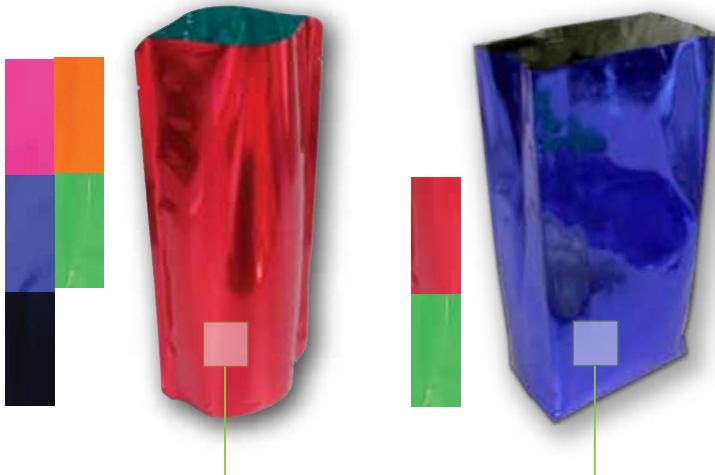

COLOURED STANDUP POUCH COLOURED FOIL BAG